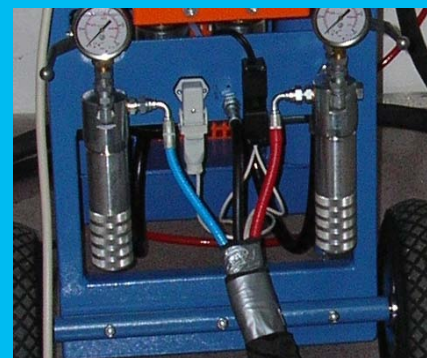

AD 180 POWER

**PROPORTIONING
SPRAY MACHINE
FIX RATIO 1:1
FOR POLYUREA &
POLYURETHANES**

AD 180 POWER

FUTURA EUROPE

**SPRAY MACHINES, HOSES, GUNS
AND ACCESSORIES COMPLETELY
MADE IN ITALY**

TECHNICAL DATA

- Air motor (requested air compressor 40 m³/h air out- put)
- Power factor 1-20 (at 6 bar = 120 bar, at 7=140 bar)
max pressure valve calibration at 7.2 bar
- Fix ratio 1: 1 by Volume
- Max Output 9,00 l/min.
- Heated hoses "FUTURA" 17,5 meters (50 feet)
- Electrical power req. 5,0 Kw.
- Transformer 2000 VA. Out-put 40 V
- Supplementary valves for quick discharge, recycling and cleaning.
- Output filters
- High efficiency separate heaters.
- Suction material lift with filters for big drums (200 liters) medium (60 liters) and small drums (20 liters).
- Electric box with separate temperatures control.
- Separate thermoregulators, temperatures selection 0- 80°C.
- Stroke counter = 141 cc each
- Wheels for easy moving.
- FUTURA FT3 Spray Gun